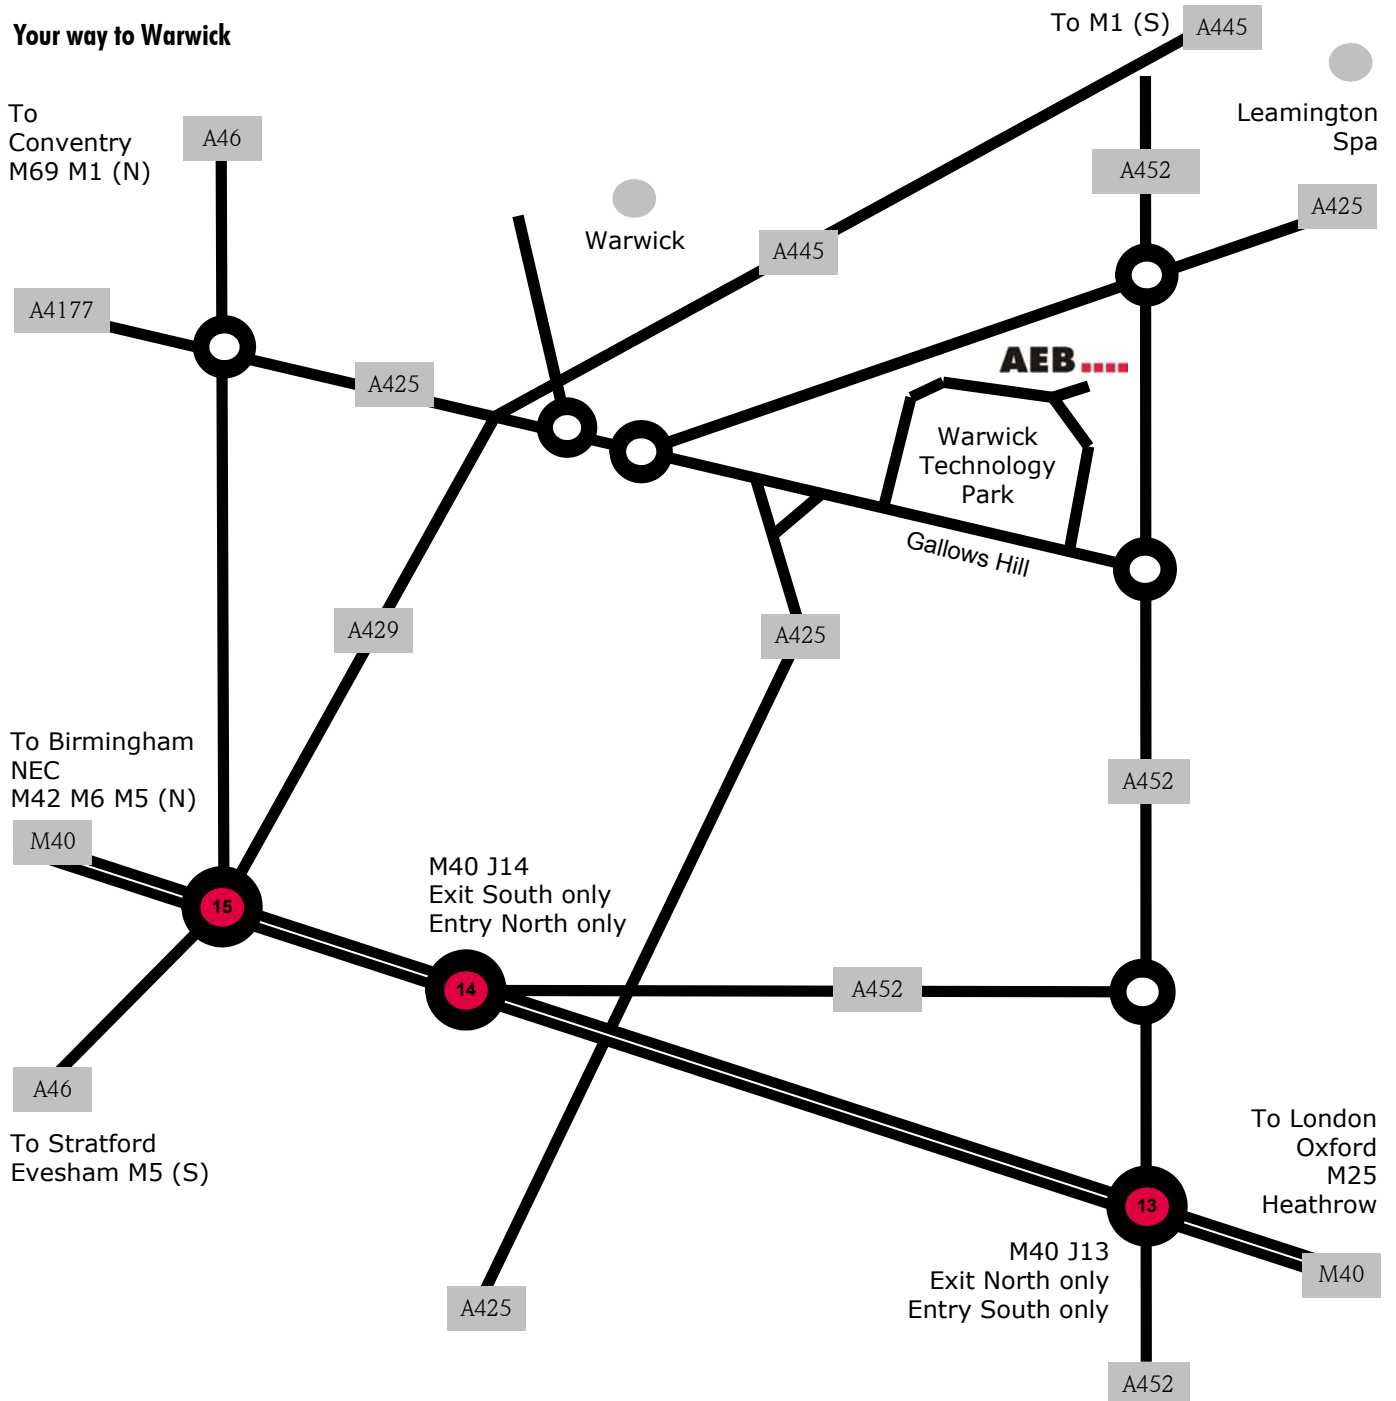

Your way to Warwick

Travelling North on the M40

- Exit M40 at Junction 13 turning right towards Leamington Spa and Warwick.
- At first roundabout turn right (onto the A452).
- Turn left at second roundabout onto Gallows Hill.
- Take first right onto Warwick Technology Park. The entrance to Warwick Innovation Centre is the 2nd road on the right.

From M40 travelling South/M42 M6 and M5 (N)

- Exit M40 at Junction 14 (towards Leamington Spa)
- At first major roundabout turn left (onto the A452)
- Turn left at second roundabout onto Gallows Hill.
- Take first right onto Warwick Technology Park. The entrance to Warwick Innovation Centre is the 2nd road on the right.

From Coventry, M69 or M1 travelling South

- Pickup the A46 towards Warwick. Join the M40 at junction 15 for one junction.
- Follow directions for the M40 travelling South.

From M1 travelling North

- Exit M1 at junction 16 onto the A425 towards Daventry.
- Stay on the A425 through Daventry, South and into Leamington Spa.
- Keep heading straight until you pass the train station on your right. At roundabout after the station turn left.
- Straight over the next roundabout (passing the Shires retail park on your left).
- At the next roundabout turn right into Gallows Hill, Take first right onto Warwick Technology Park.
The entrance to Warwick Innovation Centre is the 2nd road on the right.