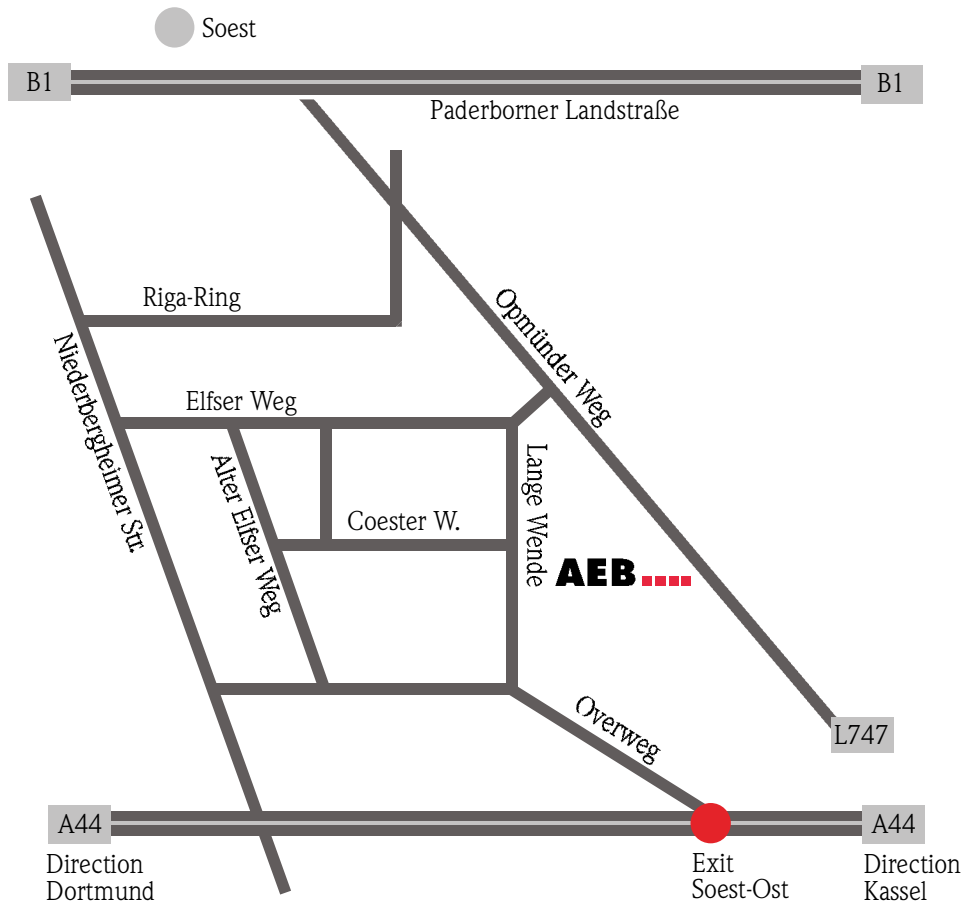

AEB GmbH

Branch Office Nordrhein-Westfalen

Lange Wende 19
59494 Soest/Germany
Telefon +49 2921 59077-0
Telefax +49 2921 59077-20
eMail info@assist4.com

Map Soest

Coming from Kassel:

- From A44 exit Soest-Ost (Soest East) drive straight on into the "Overweg"
- At the end turn right into "Lange Wende"
- After about 500m you will find us
- in the business park "Lange Wende"
>> office building (tower)
on the upper floor.
Access is via the side entrance.
- Visitor parking is in front of the building.

Coming from Dortmund:

- After taking the A44 highway exit signposted Soest-Ost, please turn left at the traffic lights. Take the next left into Overweg Street (after the motorway underpass)
- At the end you turn right into "Lange Wende"
- After about 500m you will find us
- in the business park "Lange Wende"
>> office building (tower)
on the upper floor.
- Access is via the side entrance.
Visitor parking is in front of the building.