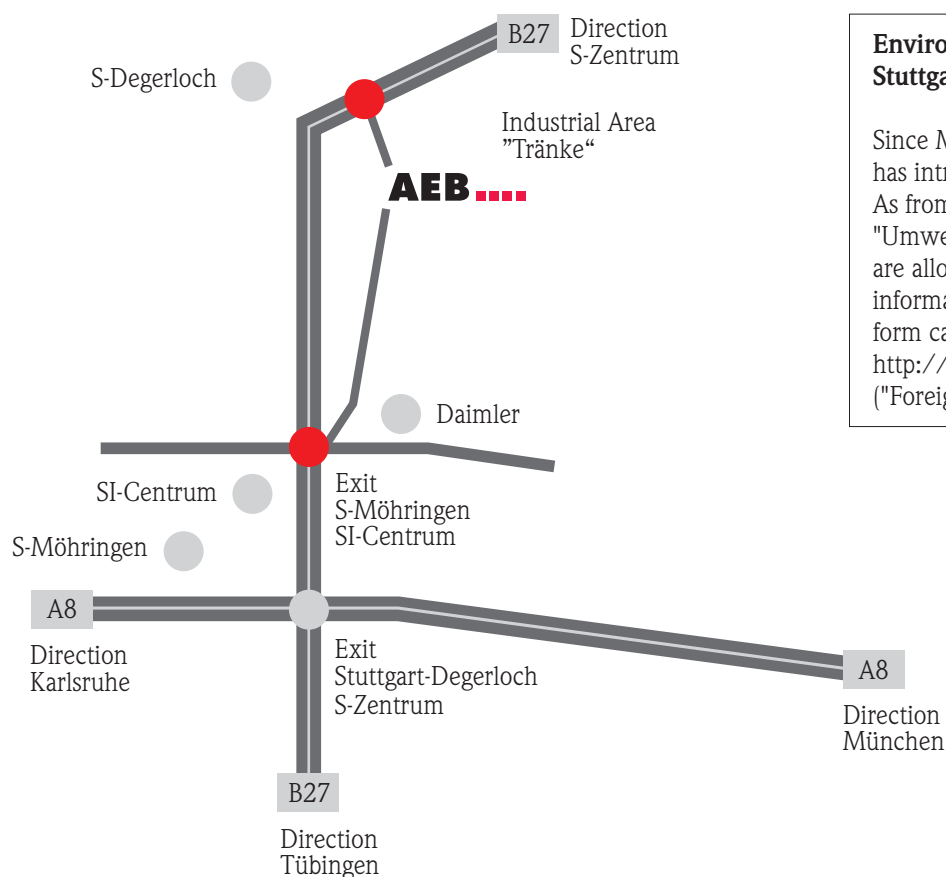

AEB GmbH

Headquarters

Julius-Hölder-Straße 39

70597 Stuttgart/Germany

Phone +49 711 72842-300

Fax +49 711 72842-333

E-Mail info@aeb-international.com

Directions to Stuttgart

Environmental zone Stuttgart

Since March 1, 2008 the city of Stuttgart has introduced the environmental zone. As from this date, only vehicles having a "Umweltplakette" (environmental label) are allowed to enter the zone. Further information and an online application form can be found at <http://www.umwelt-plakette.de> ("Foreign Cars" menu).

Coming from Karlsruhe/Singen A8

- **Exit A8:** Filderstadt; S-Degerloch; S-Möhringen; Tübingen/Reutlingen; Leinfelden-Echterdingen; B27
- **Follow direction** München; S-Degerloch; S-Möhringen-Ost; SI-Centrum; B27
- **After a few hundred meters turn right**, following direction S-Degerloch; S-Möhringen-Ost; SI-Centrum; B27
- **Follow this feeder road** which meets highway B27
- **Follow highway B27** up to exit SI-Centrum; S-Möhringen; S-Hohenheim; Kelley-Barracks
- **You will arrive at a 4 lane road.** At the traffic lights 2 lanes turn left and 2 lanes turn right. Take the **right** lane with direction Daimler-Besucher (Daimler visitors)
- **Straight after the curve chose the left lane.** At the traffic light turn left direction S-Asemwald; S-Birkach; Daimler-Besucher; Waldheime

Coming from München A8

- **Exit 52 a+b:** S-Degerloch; S-Möhringen; SI-Centrum
- **Follow right lane**, direction S-Vaihingen; S-Möhringen; S-Degerloch; Zentrum; Tübingen/Reutlingen; Filderstadt; Leinfelden-Echterdingen; B27
- **Turn right** onto direction S-Degerloch/Zentrum; Tübingen/Reutlingen; Filderstadt; Leinfelden-Echterdingen
- **Follow highway B27** until exit SI-Centrum; S-Möhringen; S-Hohenheim; Kelley-Barracks
- **You will arrive at a 4 lane road.** At the traffic lights 2 lanes turn left and 2 lanes turn right. Take the **right** lane with direction Daimler-Besucher (Daimler visitors)
- **Straight after the curve chose the left lane.** At the traffic light turn left direction S-Asemwald; S-Birkach; Daimler-Besucher; Waldheime