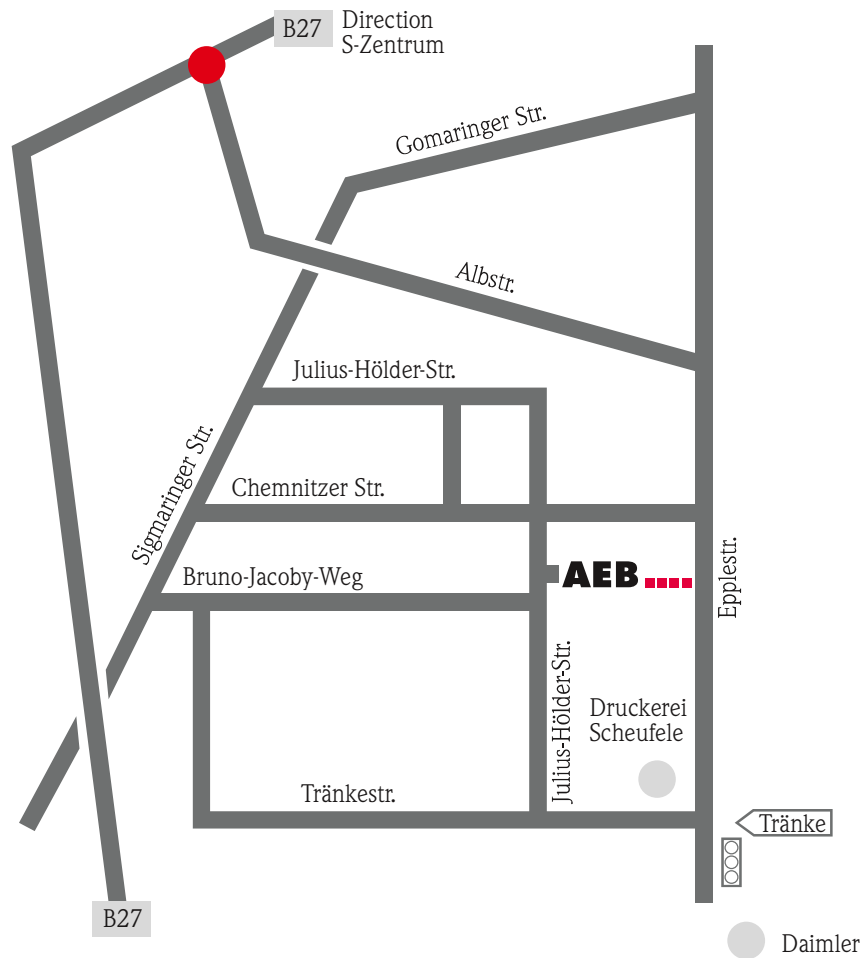

Coming from München A8

- **Exit 52 a+b:** S-Degerloch; S-Möhringen; SI-Centrum
- **Follow right lane**, direction S-Vaihingen; S-Möhringen; S-Degerloch; Zentrum; Tübingen/Reutlingen; Filderstadt; Leinfelden-Echterdingen; B27
- **Turn right** onto direction S-Degerloch/Zentrum; Tübingen/Reutlingen; Filderstadt; Leinfelden-Echterdingen
- **Follow highway B27** until exit SI-Centrum; S-Möhringen; S-Hohenheim; Kelley-Barracks
- **You will arrive at a 4 lane road.** At the traffic lights 2 lanes turn left and 2 lanes turn right. Take the **right** lane with direction Daimler-Besucher (Daimler visitors)
- **Straight after the curve chose the left lane.** At the traffic light turn left direction S-Asemwald; S-Birkach; Daimler-Besucher; Waldheime

Coming from Daimler (Option A):

- Follow the priority road (Epplestraße) at the second traffic light turn left into Tränkestraße. (Druckerei Scheufele)
- After turning left, take the first street on the right (Julius-Hölder-Straße)
- After about 150 m you will find AEB at Julius-Hölder-Straße **39** (see also marker beside the road).
- The entrance is situated on the Heldele company area (flashy yellow windows). There are marked parking spaces directly in front of the building or in the garage.